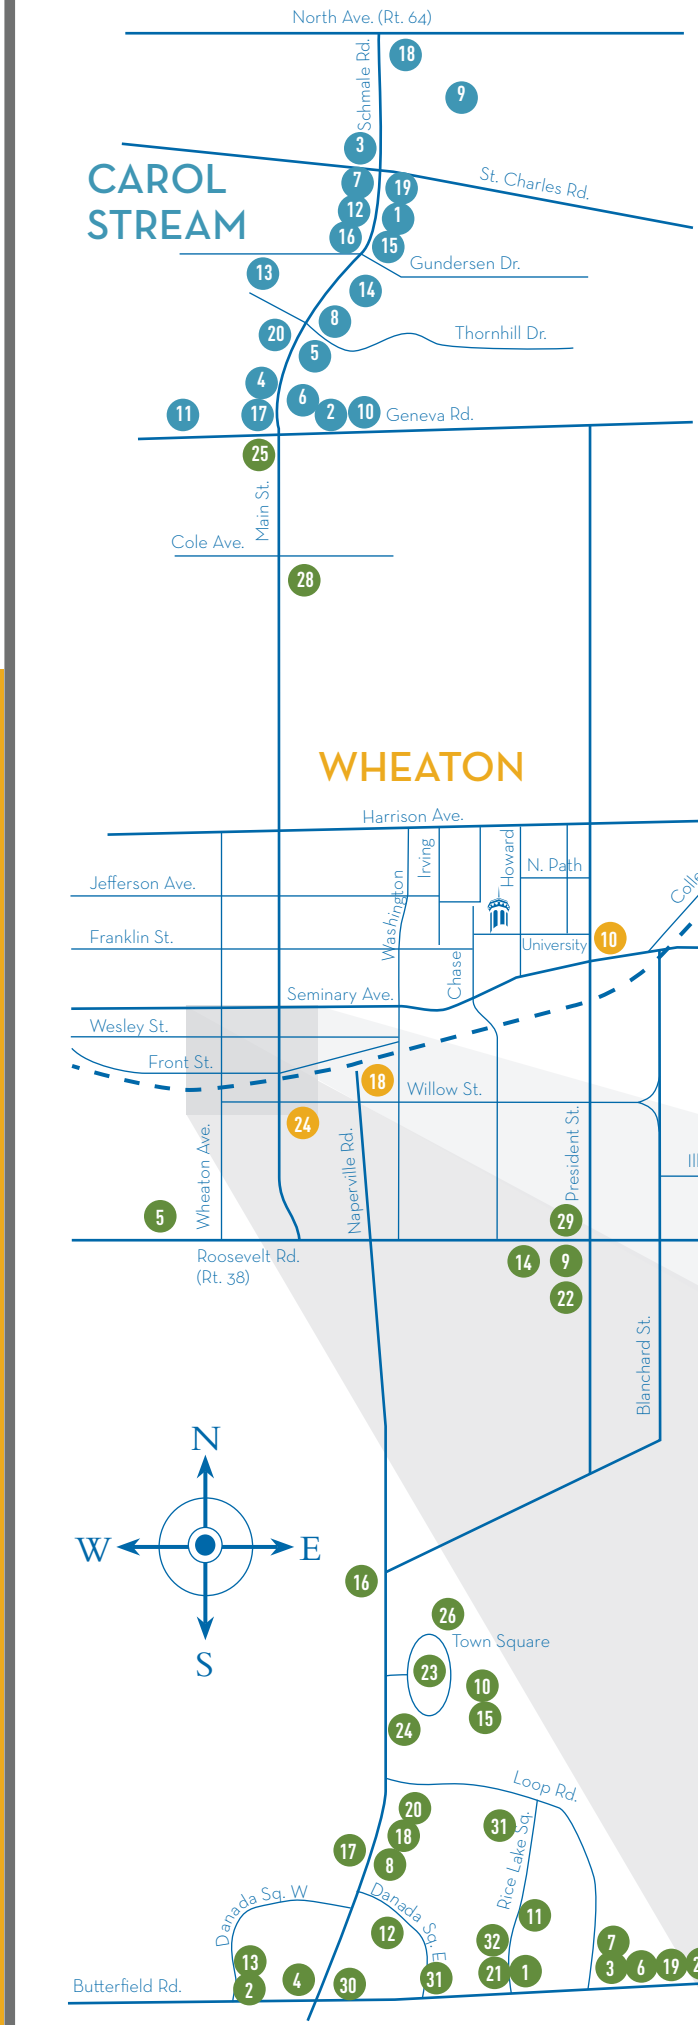

- **WHEATON**
- **WHEATON-WALKING DISTANCE**
- **CAROL STREAM (NORTH)**
- **GLEN ELLYN (EAST)**

This guide includes a complete listing of restaurant and shopping locations within a 5-10 mile radius of Wheaton College. The "Other Communities" section lists popular restaurants located beyond the immediate Wheaton area. To begin, note that the guide is divided into four color-coded regions:

## MAP

- Parking 
- denotes railroad 

# RESTAURANT GUIDE MAP