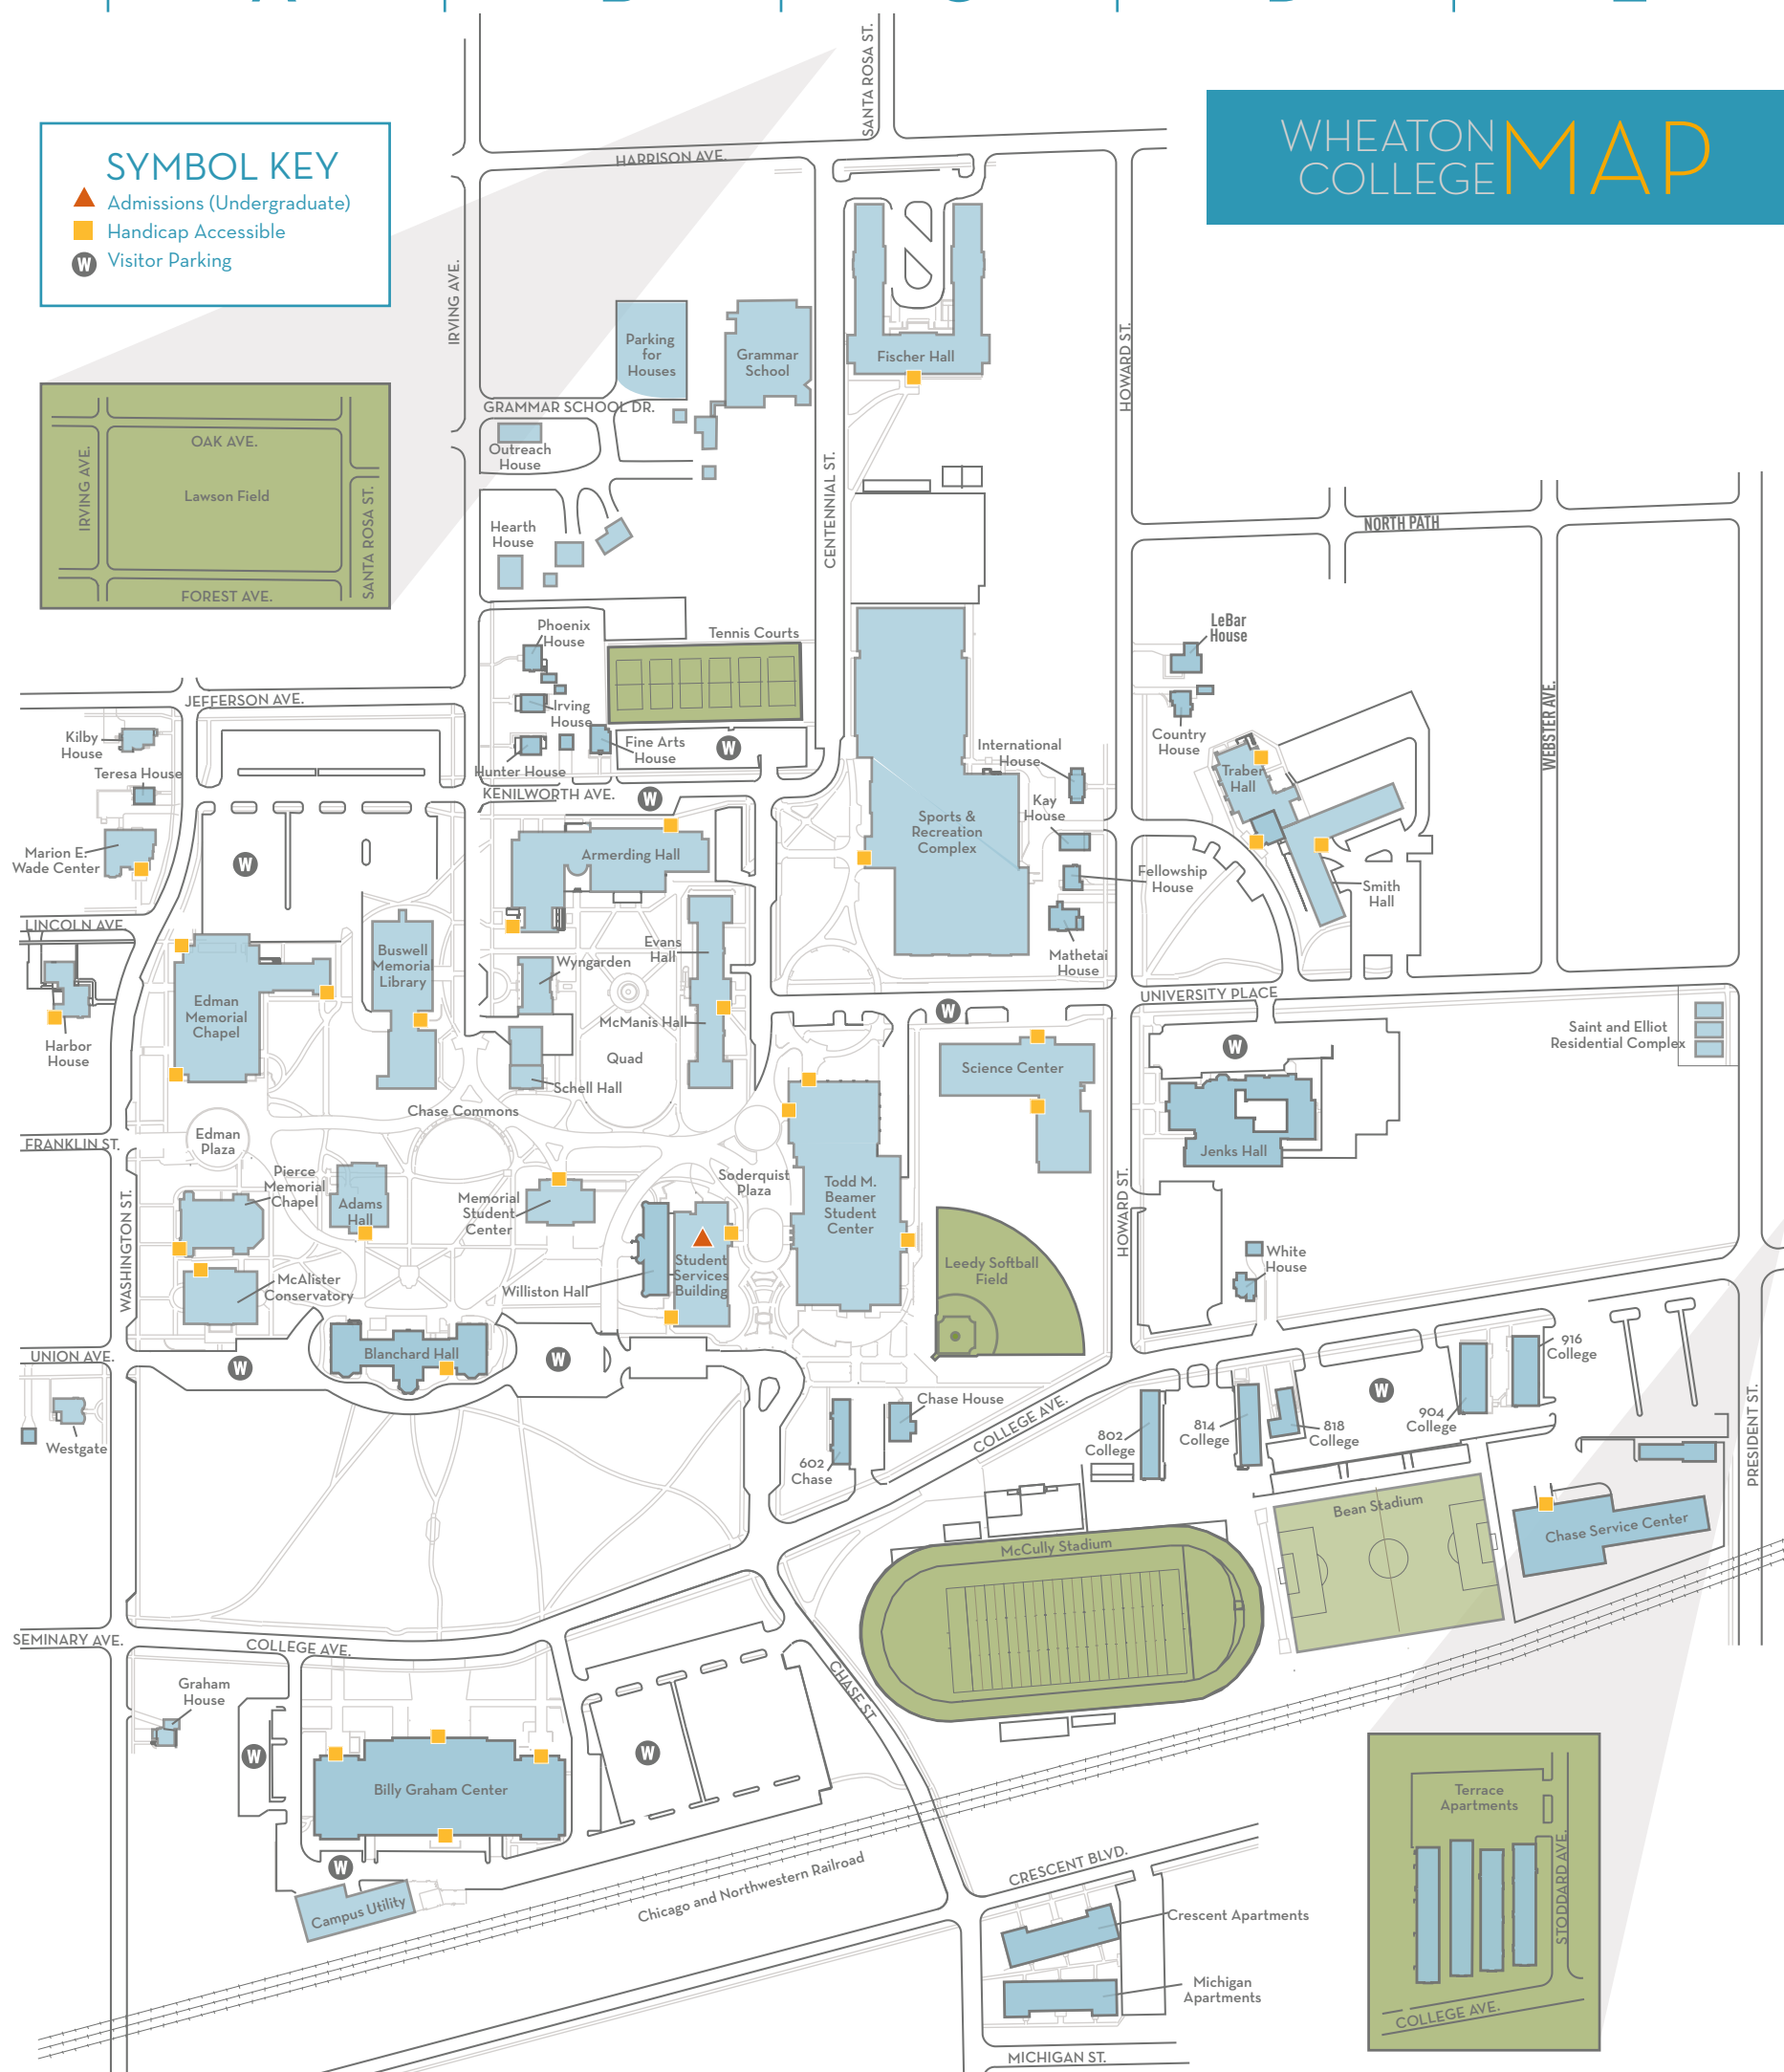

WHEATON COLLEGE MAP

CAMPUS LOCATIONS

Adams Hall (A-3)
 Armerding Hall (B-2)
 Billy Graham Center (A-5)
 Barrows Auditorium
 Billy Graham Center Museum
 Graduate School (Admissions)
 Blanchard Hall (A-4)
 Buswell Memorial Library (A-3)
 Nicholas Wing
 Campus Utility Building (A-5)
 Chase Service Center (E-4)
 Bean Stadium (D-4)
 Edman Memorial Chapel (A-3)
 Harbor House (A-3)
 Jenks Hall (D-3)
 Arena Theater

Leedy Softball Field (C-3)
 Marion E. Wade Center (A-2)
 McAlister Conservatory (A-3)
 McCully Stadium (C-4)
 Memorial Student Center (B-3)
 J. Dennis Hastert Center
 Pierce Memorial Chapel (A-3)
 Schell Hall (B-3)
 HoneyRock
 HNGR
 Science Center (C-3)
 Sports & Recreation Complex (C-2)
 King Arena
 Chrouser Natatorium
 Eckert Recreation Center

Student Services Building (B-3)
 Admissions (Undergraduate)
 Bookstore
 Financial Aid
 Registrar
 Student Accounts
 Tennis Courts (B-2)
 Todd M. Beamer Student Center (C-3)
 Coray Alumni Gym
 Anderson Dining Commons
 Sam's
 The Stupe
 Westgate (A-4)
 Wyngarden (B-3)
 Health Center

In addition to the map, the other side of this brochure includes driving directions, local transportation

information, and a list of area hotels.

CAMPUS DIRECTORY MARKERS.

the ADMISSIONS OFFICE, VISITOR PARKING, AND